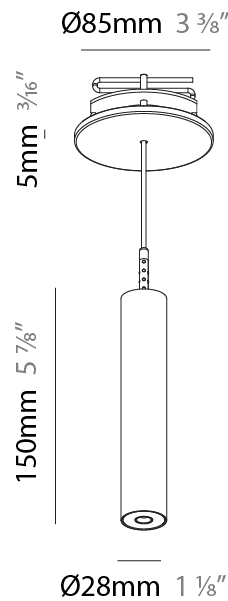

PHYSICAL

Shape: Cylinder
Diameter (mm): 28
Diameter (in): 1 1/8
Height (mm): 150
Height (in): 5 7/8
Max. Overall Height (mm): 2150
Max. Overall Height (in): 84 3/8
Min. Recessing Depth (mm): 75
Min. Recessing Depth (in): 2 15/16
Light Distribution: Downlight
Weight (kg): 0.274
Weight (lbs): 0.60
Fixture Finish: SSR / BKV / CWI / CRY / HAB / UFT / ITA / RUA / FTG / MYG / LOD / PUS / FRO / FUP / KIA / POP / BLS / SPG / MEY / GOH / GUM / CHC / COM / ABZ / JAG / OBR / MOS / ROR
Fixture Material: Aluminum
Cable Details: 2000mm or 4000mm Black Cable
Cut-out Measurements: 68mm / 2 11/16"

ELECTRICAL

Lamp Type: LED (Zhaga Standard)
Input Wattage (W): 6.6
Total Output Wattage (W): 6
Dimming: Tri-Mode (Non-Dimming and Phase Dimming (120Vac only) and 0-10V Dimming)
Driver Included: Yes
Driver Location: External
Driver Type: Constant Current - Universal
Driver Class: Class 2
Housing: ENCP3 w/Quick Connect
Input Voltage (V): 120 - 277
Constant Current (MA): 500

LED

Number of LEDs: 1
Color Temperature (°K): 2700 / 3000 / 4000
Max. Delivered Lumen (lm): 330 / 360 / 380
CRI: >90 CRI
Lamp Life (hrs): 50000
Upon Request: ***3500K available in minimum quantities (larger quantities upon request)

OPTICAL

Optic°: 24 / 32 / 34 / 55 / 58

RATINGS AND CERTIFICATIONS

Certified By: Certified for North American Standards
IP rating: IP20