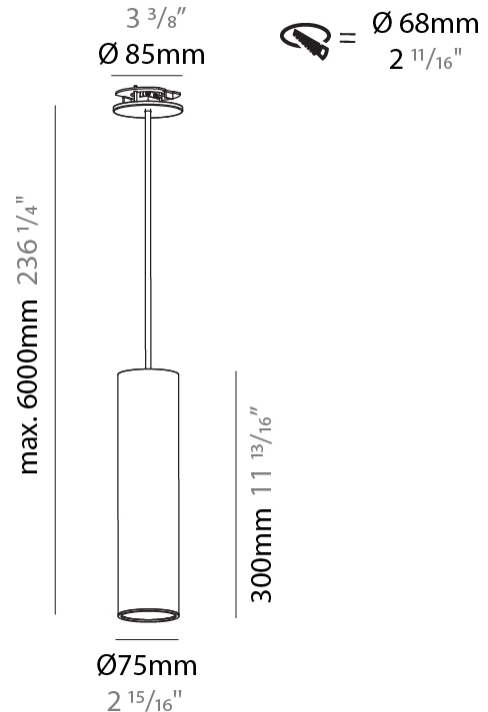

Series: Hangover
Subseries: Hangover Monopoint Recessed Canopy
Brand: Prolicht
Division: Architectural
Mounting Type: Suspension
Mounting Location: Ceiling
Subcategory: Pendant

PHYSICAL

Shape: Cylinder
Diameter (mm): 75
Diameter (in): 2 ¹⁵/₁₆
Height (mm): 300
Height (in): 11 ¹³/₁₆
Max. Overall Height (mm): 2300
Max. Overall Height (in): 90 ⁹/₁₆
Light Distribution: Downlight
Diffuser: Shine Ring 0-6
Fixture Finish: SSR / BKV / CWI / CRY / HAB / UFT / ITA / RUA / FTG / MYG / LOD / PUS / FRO / FUP / KIA / POP / BLS / SPG / MEY / GOH / GUM / CHC / COM / ABZ / JAG / OBR / MOS / ROR
Fixture Material: Aluminum
Cable Details: 2000mm / 6000mmm Cable in White / Black / Orange / Red
Cut-out Measurements: 68mm / 2 11/16"

ELECTRICAL

Lamp Type: LED (Zhaga Standard)
Input Wattage (W): 10.9
Total Output Wattage (W): 9
Dimming: Tri-Mode (Non-Dimming and Phase Dimming (120Vac only) and 0-10V Dimming)
Driver Included: Yes
Driver Location: External
Driver Type: Constant Current - Universal
Driver Class: Class 2
Housing: ENCP3 w/Quick Connect
Input Voltage (V): 120 - 277
Constant Current (MA): 500

LED

Number of LEDs: 1
Color Temperature (°K): 2700 / 3000 / 4000
Max. Delivered Lumen (lm): 923
CRI: >90 CRI
Lamp Life (hrs): 50000
Upon Request: ***3500K available in minimum quantities (larger quantities upon request)

OPTICAL

Reflector: 18 / 36 / 52

RATINGS AND CERTIFICATIONS

Certified By: Certified for North American Standards
IP rating: IP20