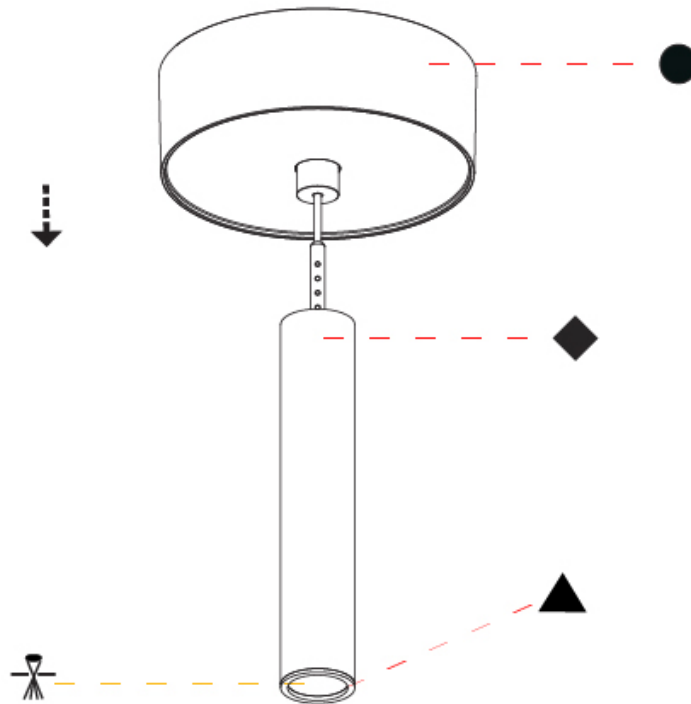

Shape: Cylinder
 Diameter (mm): 28
 Diameter (in): 1 1/8
 Height (mm): 150
 Height (in): 11 13/16
 Max. Overall Height (mm): 2150
 Max. Overall Height (in): 84 5/8
 Light Distribution: Downlight
 Weight (kg): 0.422
 Weight (lbs): 0.93
 Diffuser: Shine Ring - Opal / Yellow / Orange / Red / Blue / Green
 Fixture Finish: SSR / BKV / CWI / CRY / HAB / UFT / ITA / RUA / FTG / MYG / LOD / PUS / FRO / FUP / KIA / POP / BLS / SPG / MEY / GOH / GUM / CHC / COM / ABZ / JAG / OBR / MOS / ROR
 Fixture Material: Aluminum
 Cable Details: 2000mm or 4000mm Cable - Color 01 to 10

OPTICAL

Optic°: 24 / 32 / 58

RATINGS AND CERTIFICATIONS

Certified By: Certified for North American Standards
 IP rating: IP20

HANGOVER PLUG SHINE MONOPOINT SURFACE CANOPY SUSPENSION

A30847-

PROJECT
TYPE
SPECIFIER
QUANTITY
DATE